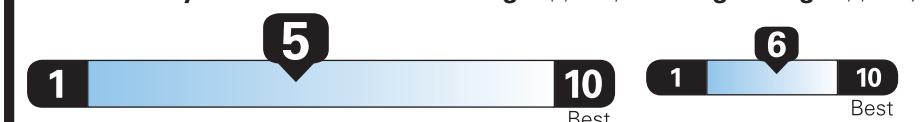

SAFETY/SECURITY

- ADVANCETRAC™ WITH RSC
- AIRBAGS-DUAL-STAGE FRONT
- AIRBAGS-SIDE IMPACT/SAFETY CANOPY SIDE AIR CURTAINS
- AUTO HIGH BEAMS
- PERIMETER ALARM
- PERSONAL SAFETY SYSTEM™
- PRE-COLLISION ASSIST W/AEB
- SOS POST CRASH SYSTEM
- TIRE PRESSURE MONITOR SYS

WARRANTY

- 4YR/50K MILE WARRANTY
- 4YR/50K PICKUPDELIVERY SVC
- 6YR/70K MI POWERTRAIN WARR

INCLUDED ON THIS VEHICLE

(MSRP)

EQUIPMENT GROUP 100A

OPTIONAL EQUIPMENT/OTHER

2022 MODEL YEAR	
PRISTINE WHITE MET 3C	695.00
.P245/60R18 A/S BSW TIRES	
50 STATE EMISSIONS	NO CHARGE
18" MINI SPARE WHEEL W/TIRE	150.00
PREMIUM PACKAGE	1,495.00
.18" PRM PNT/BRT MCH ALUM WHL	

PRICE INFORMATION

BASE PRICE	$45,000.00
TOTAL OPTIONS/OTHER	2,340.00
TOTAL VEHICLE & OPTIONS/OTHER	47,340.00
DESTINATION & DELIVERY	1,195.00

EPA DOT Fuel Economy and Environment

Gasoline Vehicle

Fuel Economy

22 MPG
combined city/hwy city highway

Small SUVs range from 16 to 125 MPG. The best vehicle rates 142 MPGe.

4.5 gallons per 100 miles

You spend **$1,500**

more in fuel costs over 5 years compared to the average new vehicle.

Annual fuel cost **$1,600**

Fuel Economy & Greenhouse Gas Rating (tailpipe only) Smog Rating (tailpipe only)

This vehicle emits 404 grams CO₂ per mile. The best emits 0 grams per mile (tailpipe only). Producing and distributing fuel also create emissions; learn more at fueleconomy.gov.

Actual results will vary for many reasons, including driving conditions and how you drive and maintain your vehicle. The average new vehicle gets 27 MPG and costs $6,500 to fuel over 5 years. Cost estimates are based on 15,000 miles per year at $2.35 per gallon. MPGe is miles per gasoline gallon equivalent. Vehicle emissions are a significant cause of climate change and smog.

fueleconomy.gov

Calculate personalized estimates and compare vehicles

Smartphone QR Code™

GOVERNMENT 5-STAR SAFETY RATINGS

Overall Vehicle Score ★★★★★

Based on the combined ratings of frontal, side and rollover. Should ONLY be compared to other vehicles of similar size and weight.

Frontal Crash Driver Passenger ★★★★★

Based on the risk of injury in a frontal impact. Should ONLY be compared to other vehicles of similar size and weight.

Side Crash Front seat Rear seat ★★★★★

Based on the risk of injury in a side impact.

Rollover ★★★★★

Based on the risk of rollover in a single-vehicle crash.

Star ratings range from 1 to 5 stars (★★★★★), with 5 being the highest.

Source: National Highway Traffic Safety Administration (NHTSA).

www.safercar.gov or 1-888-327-4236

2LMPJ8J91NBL04645

WARNING: Operating, servicing and maintaining a passenger vehicle, pickup truck, van, or off-road vehicle can expose you to chemicals including engine exhaust, carbon monoxide, phthalates, and lead, which are known to the State of California to cause cancer and birth defects or other reproductive harm. To minimize exposure, avoid breathing exhaust, do not idle the engine except as necessary, service your vehicle in a well-ventilated area and wear gloves or wash your hands frequently when servicing your vehicle. For more information go to www.P65Warnings.ca.gov/passenger-vehicle.

SCAN OR TEXT 2LNB04645 TO 59173

Msg & Data rates may apply. Text HELP for help

www.lincoln.com/help/privacy-terms/

RAMP ONE	CV60	CONVOY	LINCOLN AUTOMOTIVE FINANCIAL SERVICES Whether you decide to lease or finance your vehicle, you'll find the choices that are right for you. See your Lincoln Dealer for details or visit www.lincolnafs.com.	TOTAL MSRP $48,535.00
RAMP TWO	ITEM #: 15-S000 O/T 2			
This label is affixed pursuant to the Federal Automobile Information Disclosure Act. Gasoline, License, and Title Fees, State and Local taxes are not included. Dealer installed options or accessories are not included unless listed above.			MM151 N RD 2X 220 000147 12 15 21